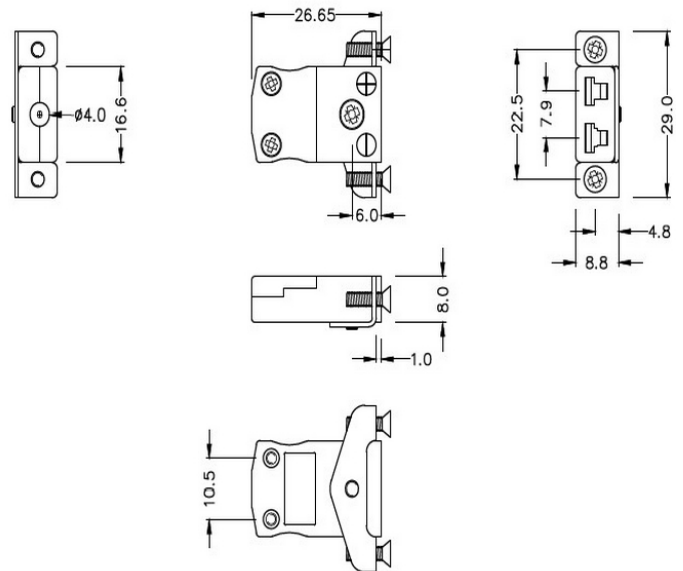

Miniature Panel Mount Thermocouple Connector with Stainless Steel Bracket JM-B-SSPF Type B JIS

Miniature in-line Socket with stainless steel mounting bracket
 (dimensions in mm)

[Click here to view product](#)

Product Code	XE-9218-001
General Description	Fully enclosed terminals with cable port seal
Thermocouple Type	B JIS
Connector Type	Socket with SS Bracket
Connector Size	Miniature
Colour	Grey
Max. Temperature	220°C
+Positive Contact	Copper
-Negative Contact	Copper
Standards Met	BS EN 50212:1997. RoHS