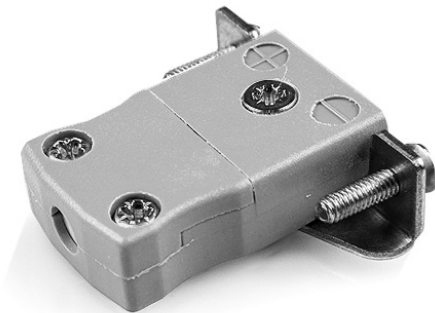

Miniature Panel Mount Thermocouple Connector with Stainless Steel Bracket JM-B-SSPF Type B JIS

Miniature in-line Socket with stainless steel mounting bracket
 (dimensions in mm)

[Click here to view product](#)

Product Code	XE-9218-001
General Description	Fully enclosed terminals with cable port seal
Thermocouple Type	B JIS
Connector Type	Socket with SS Bracket
Connector Size	Miniature
Colour	Grey
Max. Temperature	220°C
+Positive Contact	Copper
-Negative Contact	Copper
Standards Met	BS EN 50212:1997. RoHS