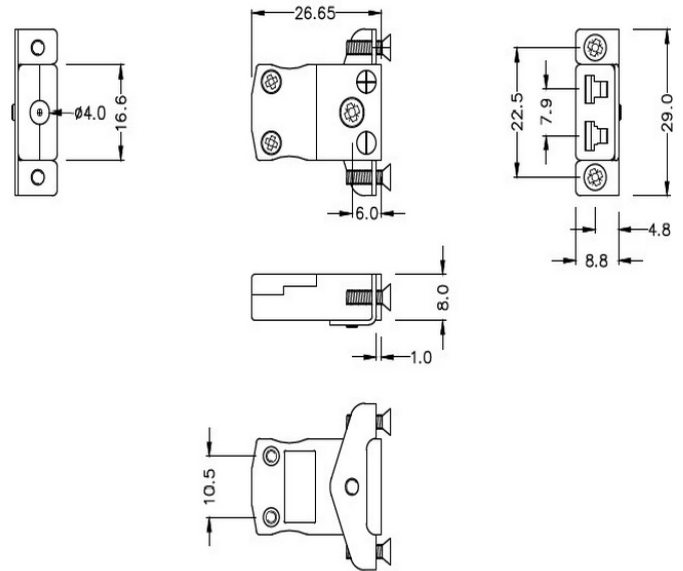

Miniature Panel Mount Thermocouple Connector with Stainless Steel Bracket JM-E-SSPF Type E JIS

Miniature in-line Socket with stainless steel mounting bracket
 (dimensions in mm)

[Click here to view product](#)

Product Code	XE-9238-001
General Description	Fully enclosed terminals with cable port seal
Thermocouple Type	E JIS
Connector Type	Socket with SS Bracket
Connector Size	Miniature
Colour	Violet
Max. Temperature	220°C
+Positive Contact	Nickel Chromium
-Negative Contact	Copper Nickel
Standards Met	BS EN 50212:1997. RoHS