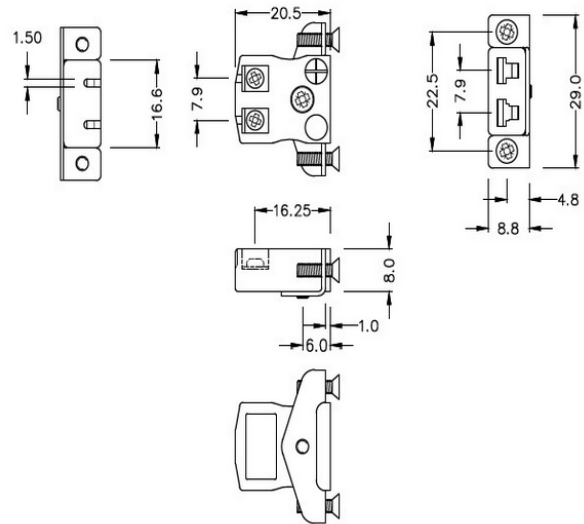

Miniature Quick Wire Panel Mount Thermocouple Connector with Stainless Steel Bracket JM-K-SSPFQ Type K JIS

**Miniature Socket -
Quick Wire with stainless steel mounting bracket**
(dimensions in mm)

[Click here to view product](#)

Product Code	XE-9159-001
General Description	Contacts are polarized to ensure correct connection
Thermocouple Type	K JIS
Connector Type	Quick Wire Socket with SS Bracket
Connector Size	Miniature
Colour	Blue
Max. Temperature	220°C
+Positive Contact	Nickel Chromium
-Negative Contact	Nickel Alloy
Standards Met	BS EN 50212:1997. RoHS