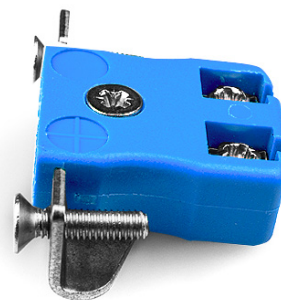

# Miniature Quick Wire Panel Mount Thermocouple Connector with Stainless Steel Bracket JM-K-SSPFQ Type K JIS

**Miniature Socket -**

**Quick Wire with stainless steel mounting bracket**

(dimensions in mm)

**Miniature Quick Wire Thermocouple Connector Panel Mount with Stainless Steel Bracket JM-K-SSPFQ Type K JIS**

Miniature size sockets supplied with stainless steel brackets, allows quick, reliable, rugged fitting into panel

**Specifications****Specifications**

|                            |   |
|----------------------------|---|
| <b>Product Code</b>        | XE-9159-001   |
| <b>General Description</b> | Contacts are polarized to ensure correct connection |
| <b>Thermocouple Type</b>   | K JIS   |
| <b>Connector Type</b>      | Quick Wire Socket with SS Bracket                   |
| <b>Connector Size</b>      | Miniature   |
| <b>Colour</b>              | Blue  |
| <b>Max. Temperature</b>    | 220°C   |
| <b>+Positive Contact</b>   | Nickel Chromium                                     |
| <b>-Negative Contact</b>   | Nickel Alloy  |
| <b>Standards Met</b>       | BS EN 50212:1997. RoHS                              |