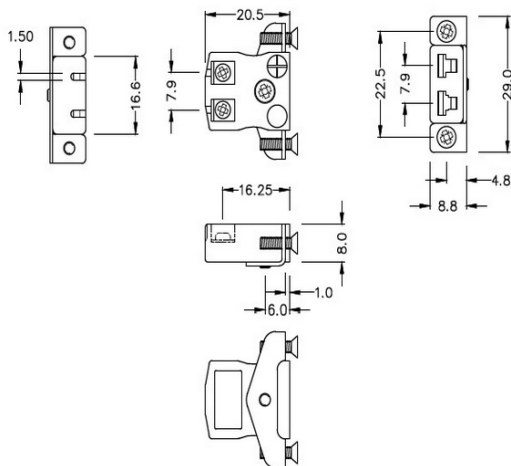

Miniature Quick Wire Panel Mount Thermocouple Connector with Stainless Steel Bracket JM-B-SSPFQ Type B JIS

Miniature Socket -

Quick Wire with stainless steel mounting bracket

(dimensions in mm)

Labfacility are the UK's leading manufacturer of Temperature Sensors, Thermocouple Connectors and associated Temperature Instrumentation and stockings of Thermocouple Cables. The Company has been trading since 1971 and is ISO9001 accredited.

Miniature Quick Wire Thermocouple Connector Panel Mount with Stainless Steel Bracket JM-B-SSPFQ Type B JIS

Miniature size sockets supplied with stainless steel brackets, allows quick, reliable, rugged fitting into panel

Specifications**Specifications**

Product Code	XE-9219-001
General Description	Contacts are polarized to ensure correct connection
Thermocouple Type	B JIS
Connector Type	Quick Wire Socket with SS Bracket
Connector Size	Miniature
Colour	Grey
Max. Temperature	220°C
+Positive Contact	Copper
-Negative Contact	Copper
Standards Met	BS EN 50212:1997. RoHS