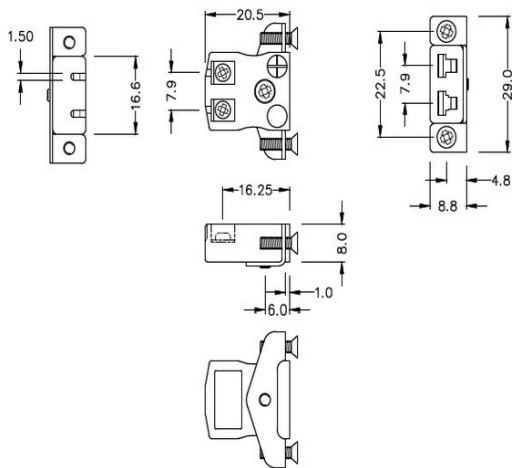

# Miniature Quick Wire Panel Mount Thermocouple Connector with Stainless Steel Bracket JM-E-SSPFQ Type E JIS

**Miniature Socket -**

**Quick Wire with stainless steel mounting bracket**

(dimensions in mm)

**Miniature Quick Wire Thermocouple Connector Panel Mount with Stainless Steel Bracket JM-E-SSPFQ Type E JIS**

Miniature size sockets supplied with stainless steel brackets, allows quick, reliable, rugged fitting into panel

**Specifications****Specifications**

<b>Product Code</b>	XE-9239-001
<b>General Description</b>	Contacts are polarized to ensure correct connection
<b>Thermocouple Type</b>	E JIS
<b>Connector Type</b>	Quick Wire Socket with SS Bracket
<b>Connector Size</b>	Miniature
<b>Colour</b>	Violet
<b>Max. Temperature</b>	220°C
<b>+Positive Contact</b>	Nickel Chromium
<b>-Negative Contact</b>	Copper Nickel
<b>Standards Met</b>	BS EN 50212:1997. RoHS