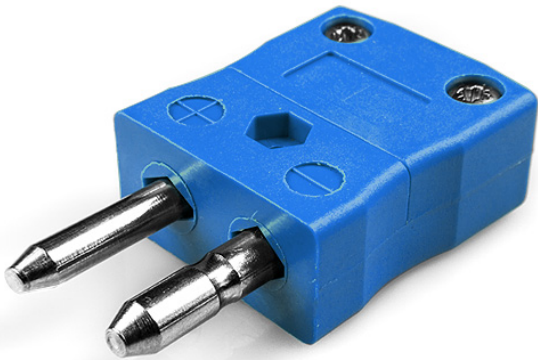

# Standard Thermocouple Connector Plug JS-K-M Type K JIS

**Standard in-line Plug**  
(dimensions in mm)

Labfacility are the UK's leading manufacturer of Temperature Sensors, Thermocouple Connectors and associated Temperature Instrumentation and stockings of Thermocouple Cables. The Company has been trading since 1971 and is ISO9001 accredited.

**Standard Thermocouple Connector Plug JS-K-M Type K JIS**

Contacts are made from true Thermocouple alloys. Suitable for industrial applications

**Specifications****Specifications**

<b>Product Code</b>	XE-9270-001
<b>General Description</b>	Contacts are polarised to prevent incorrect connection
<b>Thermocouple Type</b>	K JIS
<b>Connector Type</b>	Plug
<b>Connector Size</b>	Standard
<b>Colour</b>	Blue
<b>Max. Temperature</b>	220°C
<b>Pins</b>	Solid Round Pins
<b>+Positive Contact</b>	Nickel Chromium
<b>-Negative Contact</b>	Nickel Alloy
<b>Standards Met</b>	BS EN 50212:1997. RoHS