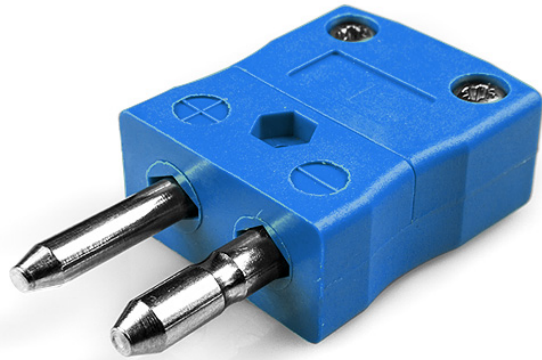

# Standard Thermocouple Connector Plug JS-K-M Type K JIS

**Standard in-line Plug**  
(dimensions in mm)

Labfacility are the UK's leading manufacturer of Temperature Sensors, Thermocouple Connectors and associated Temperature Instrumentation and stockings of Thermocouple Cables. The Company has been trading since 1971 and is ISO9001 accredited.

**Standard Thermocouple Connector Plug JS-K-M Type K JIS**

Contacts are made from true Thermocouple alloys. Suitable for industrial applications

**Specifications****Specifications**

<b>Product Code</b>	XE-9270-001
<b>General Description</b>	Contacts are polarised to prevent incorrect connection
<b>Thermocouple Type</b>	K JIS
<b>Connector Type</b>	Plug
<b>Connector Size</b>	Standard
<b>Colour</b>	Blue
<b>Max. Temperature</b>	220°C
<b>Pins</b>	Solid Round Pins
<b>+Positive Contact</b>	Nickel Chromium
<b>-Negative Contact</b>	Nickel Alloy
<b>Standards Met</b>	BS EN 50212:1997. RoHS