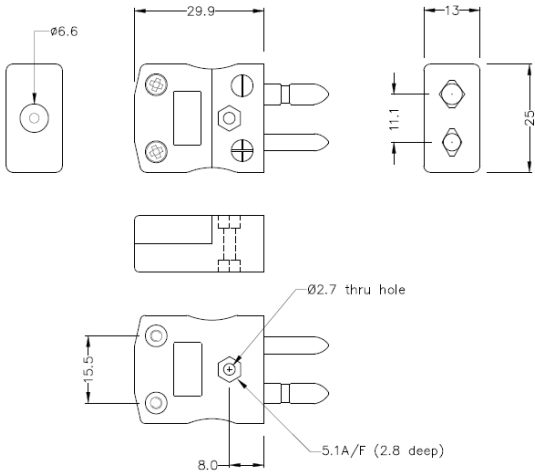

# Standard Thermocouple Connector Plug JS-K-M Type K JIS

**Standard in-line Plug**  
(dimensions in mm)

Labfacility are the UK's leading manufacturer of Temperature Sensors, Thermocouple Connectors and associated Temperature Instrumentation and stockings of Thermocouple Cables. The Company has been trading since 1971 and is ISO9001 accredited.

**Standard Thermocouple Connector Plug JS-K-M Type K JIS**

Contacts are made from true Thermocouple alloys. Suitable for industrial applications

**Specifications****Specifications**

<b>Product Code</b>	XE-9270-001
<b>General Description</b>	Contacts are polarised to prevent incorrect connection
<b>Thermocouple Type</b>	K JIS
<b>Connector Type</b>	Plug
<b>Connector Size</b>	Standard
<b>Colour</b>	Blue
<b>Max. Temperature</b>	220°C
<b>Pins</b>	Solid Round Pins
<b>+Positive Contact</b>	Nickel Chromium
<b>-Negative Contact</b>	Nickel Alloy
<b>Standards Met</b>	BS EN 50212:1997. RoHS