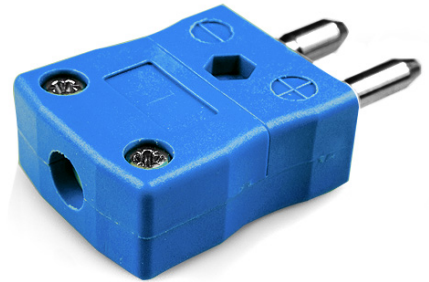

# Standard Thermocouple Connector Plug JS-K-M Type K JIS

**Standard in-line Plug**  
(dimensions in mm)

Labfacility are the UK's leading manufacturer of Temperature Sensors, Thermocouple Connectors and associated Temperature Instrumentation and stockings of Thermocouple Cables. The Company has been trading since 1971 and is ISO9001 accredited.

**Standard Thermocouple Connector Plug JS-K-M Type K JIS**

Contacts are made from true Thermocouple alloys. Suitable for industrial applications

**Specifications****Specifications**

<b>Product Code</b>	XE-9270-001
<b>General Description</b>	Contacts are polarised to prevent incorrect connection
<b>Thermocouple Type</b>	K JIS
<b>Connector Type</b>	Plug
<b>Connector Size</b>	Standard
<b>Colour</b>	Blue
<b>Max. Temperature</b>	220°C
<b>Pins</b>	Solid Round Pins
<b>+Positive Contact</b>	Nickel Chromium
<b>-Negative Contact</b>	Nickel Alloy
<b>Standards Met</b>	BS EN 50212:1997. RoHS