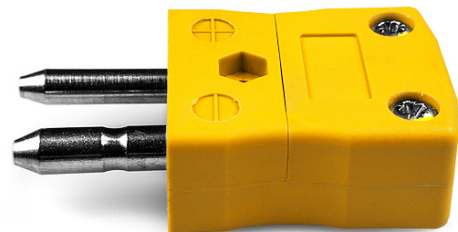

Standard Thermocouple Connector Plug JS-J-M Type J JIS

Standard in-line Plug
(dimensions in mm)

Labfacility are the UK's leading manufacturer of Temperature Sensors, Thermocouple Connectors and associated Temperature Instrumentation and stockings of Thermocouple Cables. The Company has been trading since 1971 and is ISO9001 accredited.

Standard Thermocouple Connector Plug JS-J-M Type J JIS

Contacts are made from true Thermocouple alloys. Suitable for industrial applications

Specifications**Specifications**

| | |
|----------------------------|--|
| Product Code | XE-9290-001 |
| General Description | Contacts are polarised to prevent incorrect connection |
| Thermocouple Type | J JIS |
| Connector Type | Plug |
| Connector Size | Standard |
| Colour | Yellow |
| Max. Temperature | 220°C |
| Pins | Solid Round Pins |
| +Positive Contact | Iron |
| -Negative Contact | Copper Nickel |
| Standards Met | BS EN 50212:1997. RoHS |