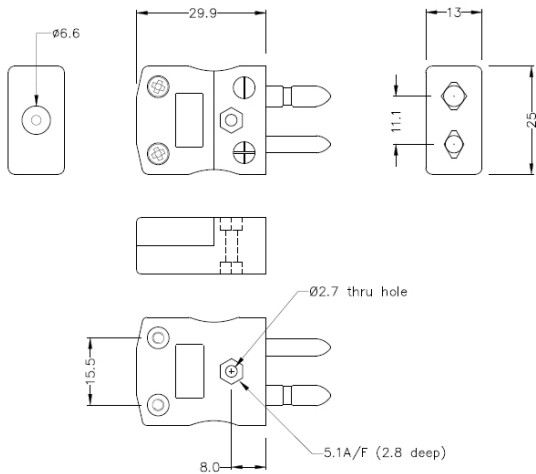

# Standard Thermocouple Connector Plug JS-J-M Type J JIS

**Standard in-line Plug**  
(dimensions in mm)

Labfacility are the UK's leading manufacturer of Temperature Sensors, Thermocouple Connectors and associated Temperature Instrumentation and stockings of Thermocouple Cables. The Company has been trading since 1971 and is ISO9001 accredited.

**Standard Thermocouple Connector Plug JS-J-M Type J JIS**

Contacts are made from true Thermocouple alloys. Suitable for industrial applications

**Specifications****Specifications**

<b>Product Code</b>	XE-9290-001
<b>General Description</b>	Contacts are polarised to prevent incorrect connection
<b>Thermocouple Type</b>	J JIS
<b>Connector Type</b>	Plug
<b>Connector Size</b>	Standard
<b>Colour</b>	Yellow
<b>Max. Temperature</b>	220°C
<b>Pins</b>	Solid Round Pins
<b>+Positive Contact</b>	Iron
<b>-Negative Contact</b>	Copper Nickel
<b>Standards Met</b>	BS EN 50212:1997. RoHS