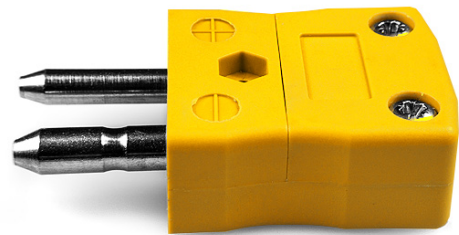

# Standard Thermocouple Connector Plug JS-J-M Type J JIS

**Standard in-line Plug**  
(dimensions in mm)

Labfacility are the UK's leading manufacturer of Temperature Sensors, Thermocouple Connectors and associated Temperature Instrumentation and stockings of Thermocouple Cables. The Company has been trading since 1971 and is ISO9001 accredited.

**Standard Thermocouple Connector Plug JS-J-M Type J JIS**

Contacts are made from true Thermocouple alloys. Suitable for industrial applications

**Specifications****Specifications**

<b>Product Code</b>	XE-9290-001
<b>General Description</b>	Contacts are polarised to prevent incorrect connection
<b>Thermocouple Type</b>	J JIS
<b>Connector Type</b>	Plug
<b>Connector Size</b>	Standard
<b>Colour</b>	Yellow
<b>Max. Temperature</b>	220°C
<b>Pins</b>	Solid Round Pins
<b>+Positive Contact</b>	Iron
<b>-Negative Contact</b>	Copper Nickel
<b>Standards Met</b>	BS EN 50212:1997. RoHS