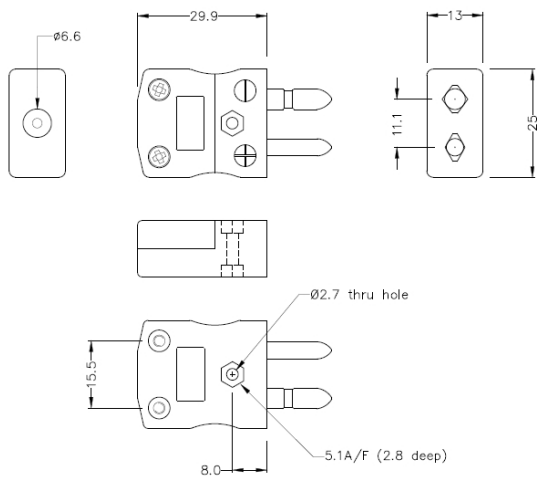

# Standard Thermocouple Connector Plug JS-T-M Type T JIS

**Standard in-line Plug**  
(dimensions in mm)

Labfacility are the UK's leading manufacturer of Temperature Sensors, Thermocouple Connectors and associated Temperature Instrumentation and stockings of Thermocouple Cables. The Company has been trading since 1971 and is ISO9001 accredited.

**Standard Thermocouple Connector Plug JS-T-M Type T JIS**

Contacts are made from true Thermocouple alloys. Suitable for industrial applications

**Specifications****Specifications**

<b>Product Code</b>	XE-9370-001
<b>General Description</b>	Contacts are polarised to prevent incorrect connection
<b>Thermocouple Type</b>	T JIS
<b>Connector Type</b>	Plug
<b>Connector Size</b>	Standard
<b>Colour</b>	Brown
<b>Max. Temperature</b>	220°C
<b>Pins</b>	Solid Round Pins
<b>+Positive Contact</b>	Copper
<b>-Negative Contact</b>	Copper Nickel
<b>Standards Met</b>	BS EN 50212:1997. RoHS