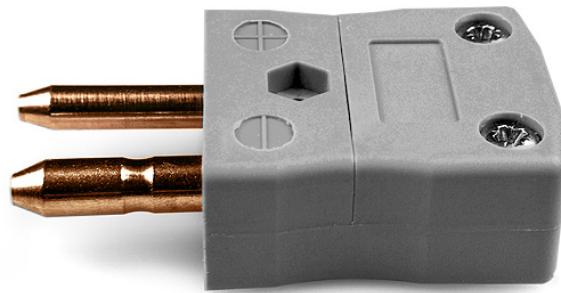

# Standard Thermocouple Connector Plug JS-B-M Type B JIS

**Standard in-line Plug**  
(dimensions in mm)

Labfacility are the UK's leading manufacturer of Temperature Sensors, Thermocouple Connectors and associated Temperature Instrumentation and stockings of Thermocouple Cables. The Company has been trading since 1971 and is ISO9001 accredited.

**Standard Thermocouple Connector Plug JS-B-M Type B JIS**

Contacts are made from true Thermocouple alloys. Suitable for industrial applications

**Specifications****Specifications**

<b>Product Code</b>	XE-9330-001
<b>General Description</b>	Contacts are polarised to prevent incorrect connection
<b>Thermocouple Type</b>	B JIS
<b>Connector Type</b>	Plug
<b>Connector Size</b>	Standard
<b>Colour</b>	Grey
<b>Max. Temperature</b>	220°C
<b>Pins</b>	Solid Round Pins
<b>+Positive Contact</b>	Copper
<b>-Negative Contact</b>	Copper
<b>Standards Met</b>	BS EN 50212:1997. RoHS