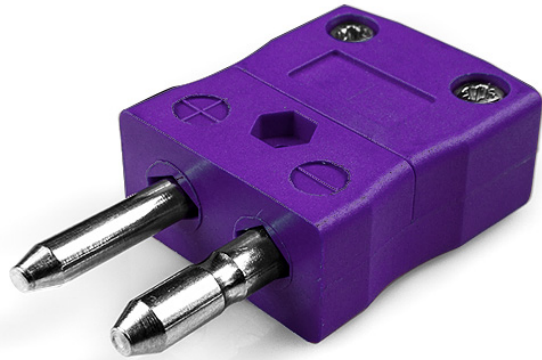

# Standard Thermocouple Connector Plug JS-E-M Type E JIS

**Standard in-line Plug**  
(dimensions in mm)

Labfacility are the UK's leading manufacturer of Temperature Sensors, Thermocouple Connectors and associated Temperature Instrumentation and stockings of Thermocouple Cables. The Company has been trading since 1971 and is ISO9001 accredited.

**Standard Thermocouple Connector Plug JS-E-M Type E JIS**

Contacts are made from true Thermocouple alloys. Suitable for industrial applications

**Specifications****Specifications**

<b>Product Code</b>	XE-9350-001
<b>General Description</b>	Contacts are polarised to prevent incorrect connection
<b>Thermocouple Type</b>	E JIS
<b>Connector Type</b>	Plug
<b>Connector Size</b>	Standard
<b>Colour</b>	Violet
<b>Max. Temperature</b>	220°C
<b>Pins</b>	Solid Round Pins
<b>+Positive Contact</b>	Nickel Chromium
<b>-Negative Contact</b>	Copper Nickel
<b>Standards Met</b>	BS EN 50212:1997. RoHS