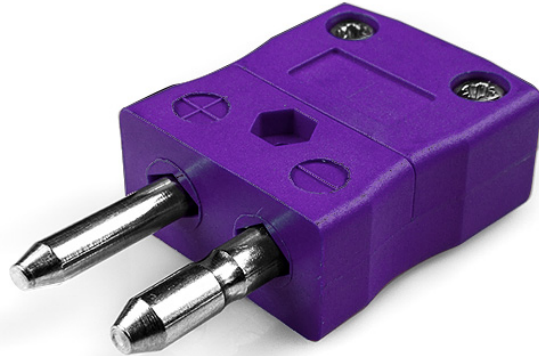

# Standard Thermocouple Connector Plug JS-E-M Type E JIS

**Standard in-line Plug**  
(dimensions in mm)

Labfacility are the UK's leading manufacturer of Temperature Sensors, Thermocouple Connectors and associated Temperature Instrumentation and stockings of Thermocouple Cables. The Company has been trading since 1971 and is ISO9001 accredited.

**Standard Thermocouple Connector Plug JS-E-M Type E JIS**

Contacts are made from true Thermocouple alloys. Suitable for industrial applications

**Specifications****Specifications**

<b>Product Code</b>	XE-9350-001
<b>General Description</b>	Contacts are polarised to prevent incorrect connection
<b>Thermocouple Type</b>	E JIS
<b>Connector Type</b>	Plug
<b>Connector Size</b>	Standard
<b>Colour</b>	Violet
<b>Max. Temperature</b>	220°C
<b>Pins</b>	Solid Round Pins
<b>+Positive Contact</b>	Nickel Chromium
<b>-Negative Contact</b>	Copper Nickel
<b>Standards Met</b>	BS EN 50212:1997. RoHS