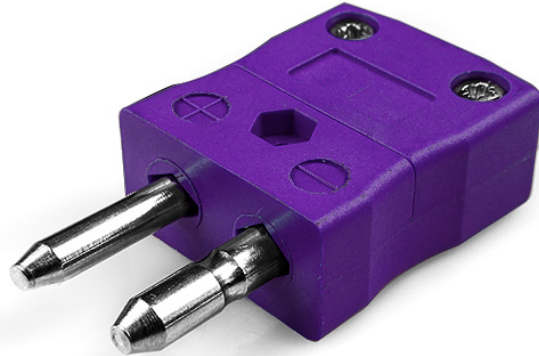

Standard Thermocouple Connector Plug JS-E-M Type E JIS

Standard in-line Plug
(dimensions in mm)

Labfacility are the UK's leading manufacturer of Temperature Sensors, Thermocouple Connectors and associated Temperature Instrumentation and stockings of Thermocouple Cables. The Company has been trading since 1971 and is ISO9001 accredited.

Standard Thermocouple Connector Plug JS-E-M Type E JIS

Contacts are made from true Thermocouple alloys. Suitable for industrial applications

Specifications**Specifications**

| | |
|----------------------------|--|
| Product Code | XE-9350-001 |
| General Description | Contacts are polarised to prevent incorrect connection |
| Thermocouple Type | E JIS |
| Connector Type | Plug |
| Connector Size | Standard |
| Colour | Violet |
| Max. Temperature | 220°C |
| Pins | Solid Round Pins |
| +Positive Contact | Nickel Chromium |
| -Negative Contact | Copper Nickel |
| Standards Met | BS EN 50212:1997. RoHS |