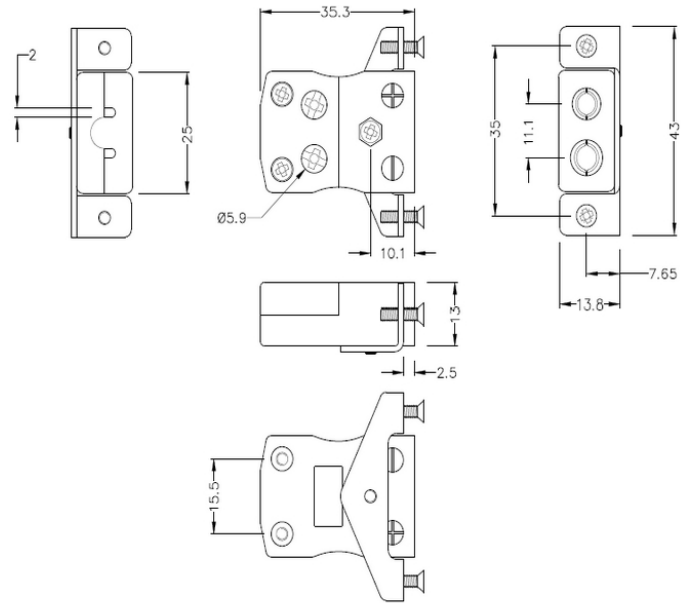

Standard Quick Wire Panel Mount Thermocouple Connector with Stainless Steel Bracket JS-K-SSPFQ Type K JIS

Standard Socket - Quick Wire with stainless steel mounting bracket
 (dimensions in mm)

[Click here to view product](#)

Product Code	XE-9279-001
General Description	Easy 'jab-in' connection for rapid termination, just push wire in and tighten screw
Thermocouple Type	K JIS
Connector Type	Quick Wire Socket with SS Bracket
Connector Size	Standard
Colour	Blue
Dimensions	See Schematic Drawing (Product Literature Tab)
Max. Temperature	220°C
+Positive Contact	Nickel Chromium
-Negative Contact	Nickel Alloy