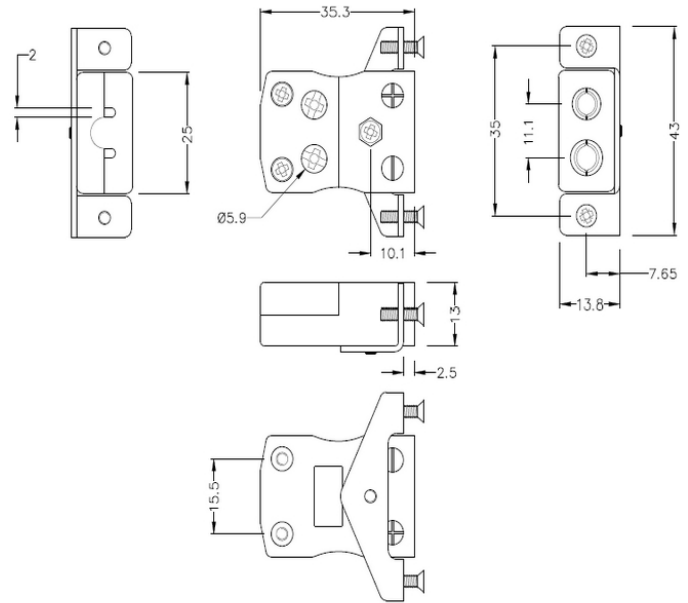

Standard Quick Wire Panel Mount Thermocouple Connector with Stainless Steel Bracket JS-J-SSPFQ Type J JIS

Standard Socket - Quick Wire with stainless steel mounting bracket
 (dimensions in mm)

[Click here to view product](#)

Product Code	XE-9299-001
General Description	Easy 'jab-in' connection for rapid termination, just push wire in and tighten screw
Thermocouple Type	J JIS
Connector Type	Quick Wire Socket with SS Bracket
Connector Size	Standard
Colour	Yellow
Dimensions	See Schematic Drawing (Product Literature Tab)
Max. Temperature	220°C
+Positive Contact	Iron
-Negative Contact	Copper Nickel