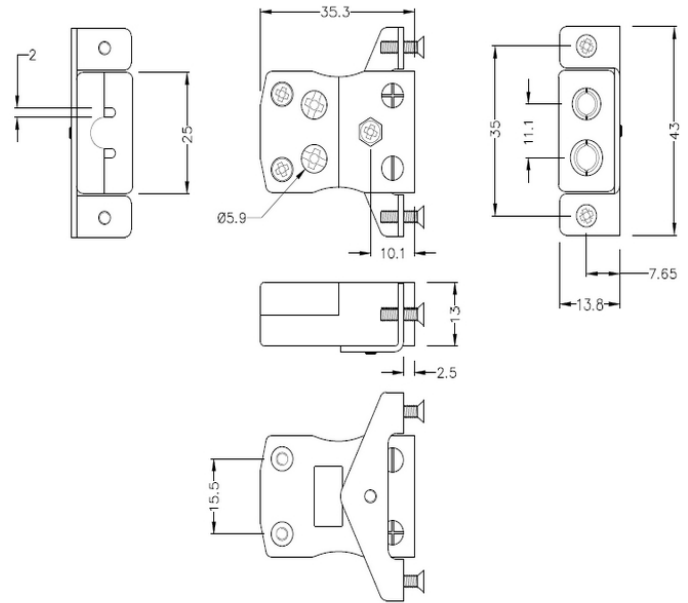

# Standard Quick Wire Panel Mount Thermocouple Connector with Stainless Steel Bracket JS-T-SSPFQ Type T JIS

**Standard Socket - Quick Wire with stainless steel mounting bracket**  
 (dimensions in mm)

[Click here to view product](#)

<b>Product Code</b>	XE-9379-001
<b>General Description</b>	Easy 'jab-in' connection for rapid termination, just push wire in and tighten screw
<b>Thermocouple Type</b>	T JIS
<b>Connector Type</b>	Quick Wire Socket with SS Bracket
<b>Connector Size</b>	Standard
<b>Colour</b>	Brown
<b>Dimensions</b>	See Schematic Drawing (Product Literature Tab)
<b>Max. Temperature</b>	220°C
<b>+Positive Contact</b>	Copper
<b>-Negative Contact</b>	Copper Nickel