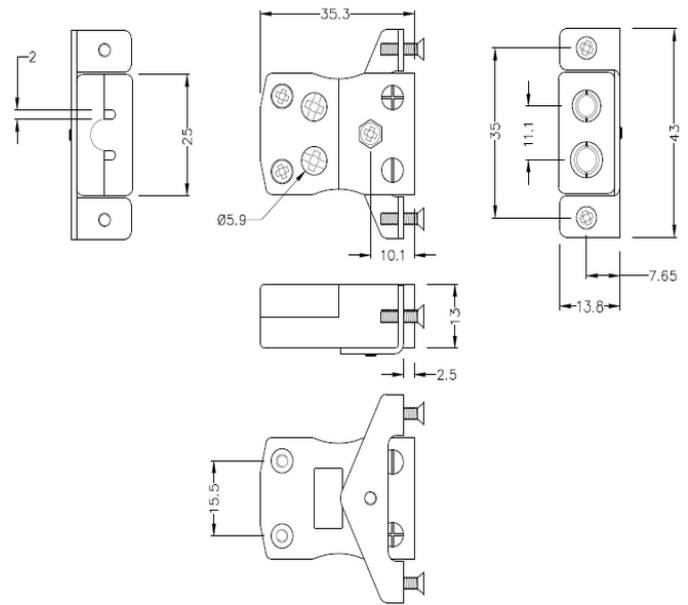

Standard Quick Wire Panel Mount Thermocouple Connector with Stainless Steel Bracket JS-B-SSPFQ Type B JIS

Standard Socket - Quick Wire with stainless steel mounting bracket
 (dimensions in mm)

[Click here to view product](#)

Product Code	XE-9339-001
General Description	Easy 'jab-in' connection for rapid termination, just push wire in and tighten screw
Thermocouple Type	B JIS
Connector Type	Quick Wire Socket with SS Bracket
Connector Size	Standard
Colour	Grey
Dimensions	See Schematic Drawing (Product Literature Tab)
Max. Temperature	220°C
+Positive Contact	Copper
-Negative Contact	Copper