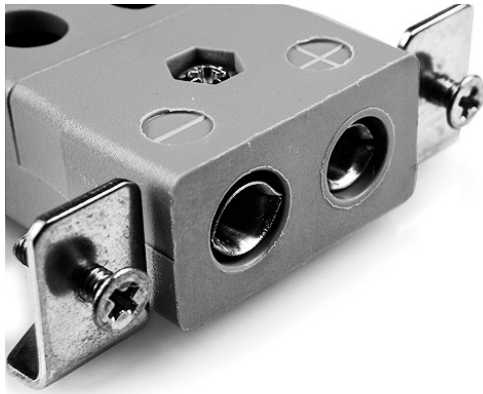

Standard Quick Wire Panel Mount Thermocouple Connector with Stainless Steel Bracket JS-B-SSPFQ Type B JIS

Standard Socket - Quick Wire with stainless steel mounting bracket
 (dimensions in mm)

[Click here to view product](#)

Product Code	XE-9339-001
General Description	Easy 'jab-in' connection for rapid termination, just push wire in and tighten screw
Thermocouple Type	B JIS
Connector Type	Quick Wire Socket with SS Bracket
Connector Size	Standard
Colour	Grey
Dimensions	See Schematic Drawing (Product Literature Tab)
Max. Temperature	220°C
+Positive Contact	Copper
-Negative Contact	Copper