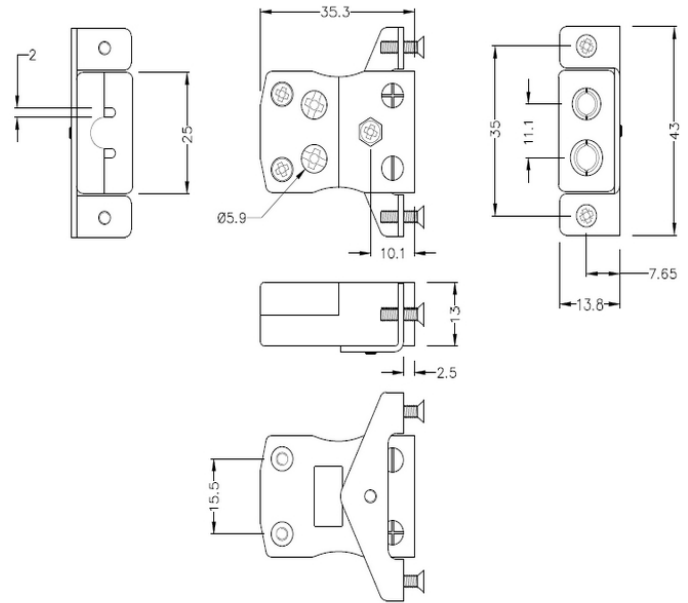

# Standard Quick Wire Panel Mount Thermocouple Connector with Stainless Steel Bracket JS-E-SSPFQ Type E JIS

**Standard Socket - Quick Wire with stainless steel mounting bracket**  
 (dimensions in mm)

[Click here to view product](#)

<b>Product Code</b>	XE-9359-001
<b>General Description</b>	Easy 'jab-in' connection for rapid termination, just push wire in and tighten screw
<b>Thermocouple Type</b>	E JIS
<b>Connector Type</b>	Quick Wire Socket with SS Bracket
<b>Connector Size</b>	Standard
<b>Colour</b>	Violet
<b>Dimensions</b>	See Schematic Drawing (Product Literature Tab)
<b>Max. Temperature</b>	220°C
<b>+Positive Contact</b>	Nickel Chromium
<b>-Negative Contact</b>	Copper Nickel