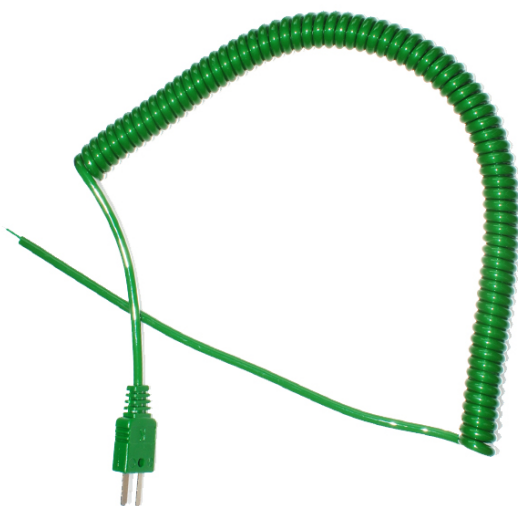

Type K Retractable Curly Thermocouple Lead (IEC)

XE-7030-001
TYPE-K (IEC)

XE-7030-001
TYPE-K (IEC)

XE-7030-001
TYPE-K (IEC)

Labfacility are the UK's leading manufacturer of Temperature Sensors, Thermocouple Connectors and associated Temperature Instrumentation and stockings of Thermocouple Cables. The Company has been trading since 1971 and is ISO9001 accredited.

Available in type K

Colour coded to IEC

2 Metres in length when fully extended

Terminated with a fitted miniature plug

Polyurethane outer

Specifications

Product Code	XE-7030-001
Cable Length	2M fully extended
Cable Type	Polyurethane outer
Connector Type	Thermocouple Plug
Connector Size	Miniature
Colour	Green
Standards Met	Colour code (cores & jacket) to IEC-584-3
Thermocouple Type	K
Termination Type	Miniature Thermocouple Plug