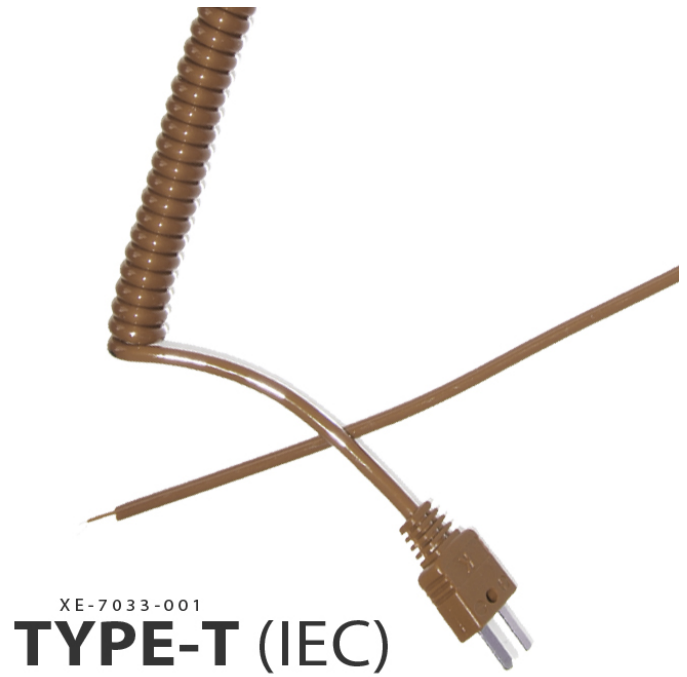

Type T Retractable Curly Thermocouple Lead (IEC)

[Click here to view product](#)

Product Code	XE-7033-001
Cable Length	2M fully extended
Cable Type	Polyurethane outer
Connector Type	Thermocouple Plug
Connector Size	Miniature
Colour	Brown
Standards Met	Colour code (cores & jacket) to IEC-584-3
Thermocouple Type	T
Termination Type	Miniature Thermocouple Plug