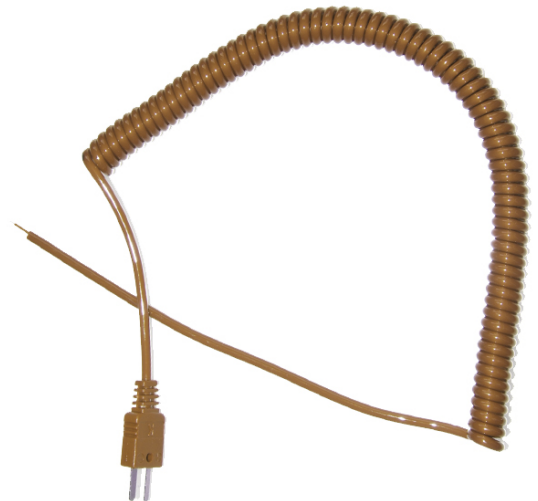

Type T Retractable Curly Thermocouple Lead (IEC)

XE-7033-001
TYPE-T
(IEC)

XE-7033-001
TYPE-T (IEC)

XE-7033-001
TYPE-T (IEC)

Labfacility are the UK's leading manufacturer of Temperature Sensors, Thermocouple Connectors and associated Temperature Instrumentation and stockings of Thermocouple Cables. The Company has been trading since 1971 and is ISO9001 accredited.

Available in type T

Colour coded to IEC

2 Metres in length when fully extended

Terminated with a fitted miniature plug

Polyurethane outer

Specifications

Product Code	XE-7033-001
Cable Length	2M fully extended
Cable Type	Polyurethane outer
Connector Type	Thermocouple Plug
Connector Size	Miniature
Colour	Brown
Standards Met	Colour code (cores & jacket) to IEC-584-3
Thermocouple Type	T
Termination Type	Miniature Thermocouple Plug