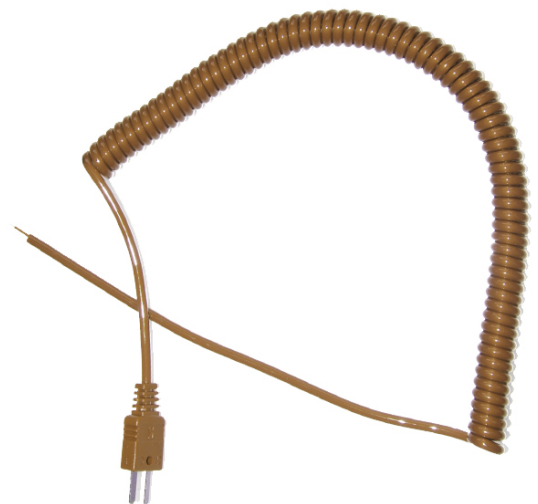

Type T Retractable Curly Thermocouple Lead (IEC)

Labfacility are the UK's leading manufacturer of Temperature Sensors, Thermocouple Connectors and associated Temperature Instrumentation and stockings of Thermocouple Cables. The Company has been trading since 1971 and is ISO9001 accredited.

Available in type T

Colour coded to IEC

2 Metres in length when fully extended

Terminated with a fitted miniature plug

Polyurethane outer

Specifications

Product Code	XE-7033-001
Cable Length	2M fully extended
Cable Type	Polyurethane outer
Connector Type	Thermocouple Plug
Connector Size	Miniature
Colour	Brown
Standards Met	Colour code (cores & jacket) to IEC-584-3
Thermocouple Type	T
Termination Type	Miniature Thermocouple Plug