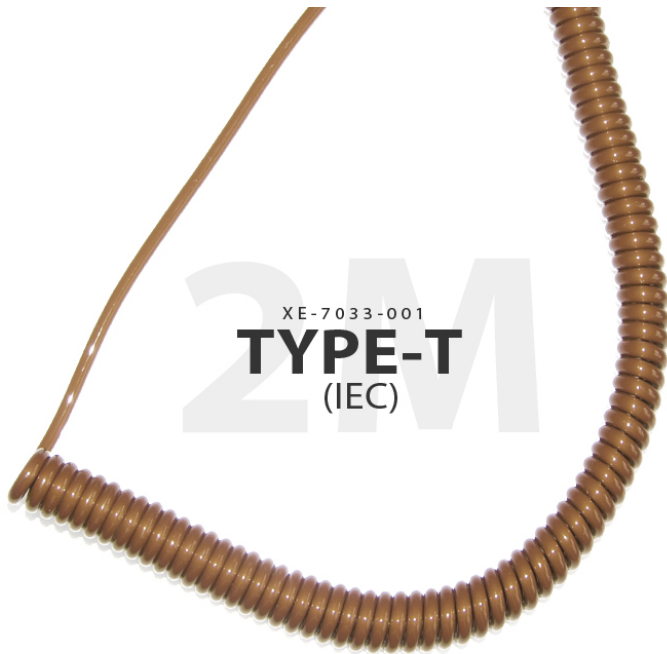

Type T Retractable Curly Thermocouple Lead (IEC)

[Click here to view product](#)

Product Code	XE-7033-001
Cable Length	2M fully extended
Cable Type	Polyurethane outer
Connector Type	Thermocouple Plug
Connector Size	Miniature
Colour	Brown
Standards Met	Colour code (cores & jacket) to IEC-584-3
Thermocouple Type	T
Termination Type	Miniature Thermocouple Plug